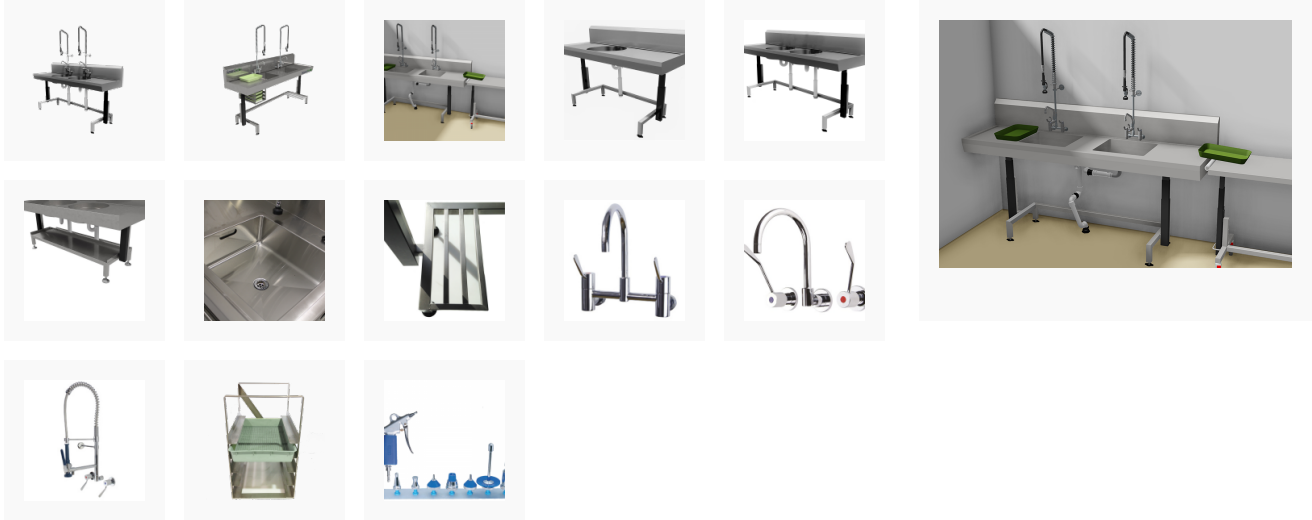

Smartline SmartSink

Electric Height Adjustable Washing Stations improve productivity

Features

- Smartline SmartSink offers your reprocessing department an electric height adjustable washing station which improves productivity and reduces the risk of staff injury.
- Smartline SmartSinks are manufactured in Australia and constructed out of 304 grade stainless steel. The Smartline range of SmartSinks offer a complete, customisable washing station solution for your departments requirements.
- Smartline SmartSinks feature a 300mm high tapered splashback and tapered benchtop with wetdeck perimeter, offering smooth surfaces for easy cleaning for infection prevention.
- SmartSinks include easy-to-use electric height adjustment with anti-collision technology from 850mm to 1080mm off the ground. Controls are positioned under the sink top offering the user full control and easy access.
- Smartline SmartSinks offer so many customisable options; multiple bench surface, two different or customisable bowl depth, rectangular, circular, single and/or double sink options, sink inserts, shelves, trays and racks and tapware to name a few.
- All Smartline SmartSinks are manufactured with adjustable bolt down feet.